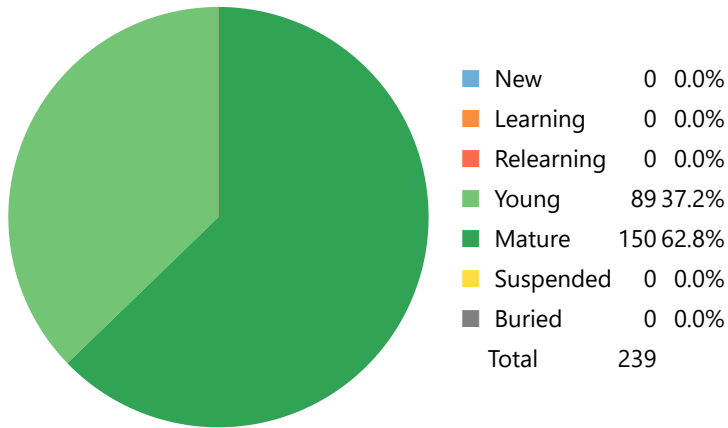

Card Counts

☒ Separate suspended/buried cards