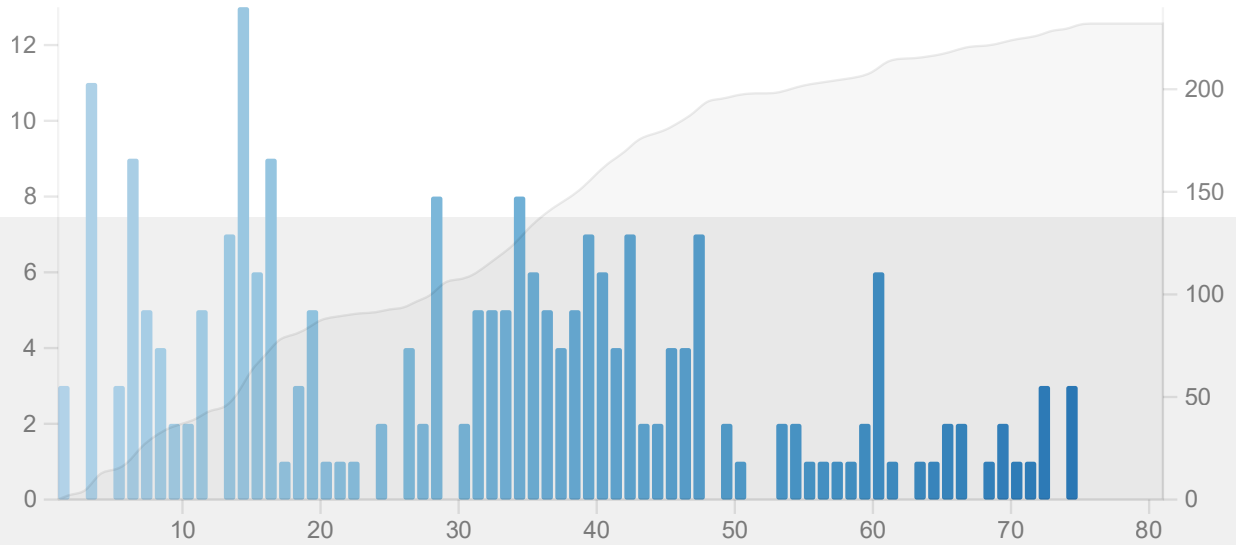

Average over period: 36 reviews/day

Card Counts

Separate suspended/buried cards

Review Intervals

Delays until reviews are shown again.

1 month 50% 95% all

Average interval: 1.1 months

Card Ease

The lower the ease, the more frequently a card will appear.

Average ease: 159%

Hourly Breakdown

Review success rate for each hour of the day.

1 month 3 months 1 year

Answer Buttons

The number of times you have pressed each button.