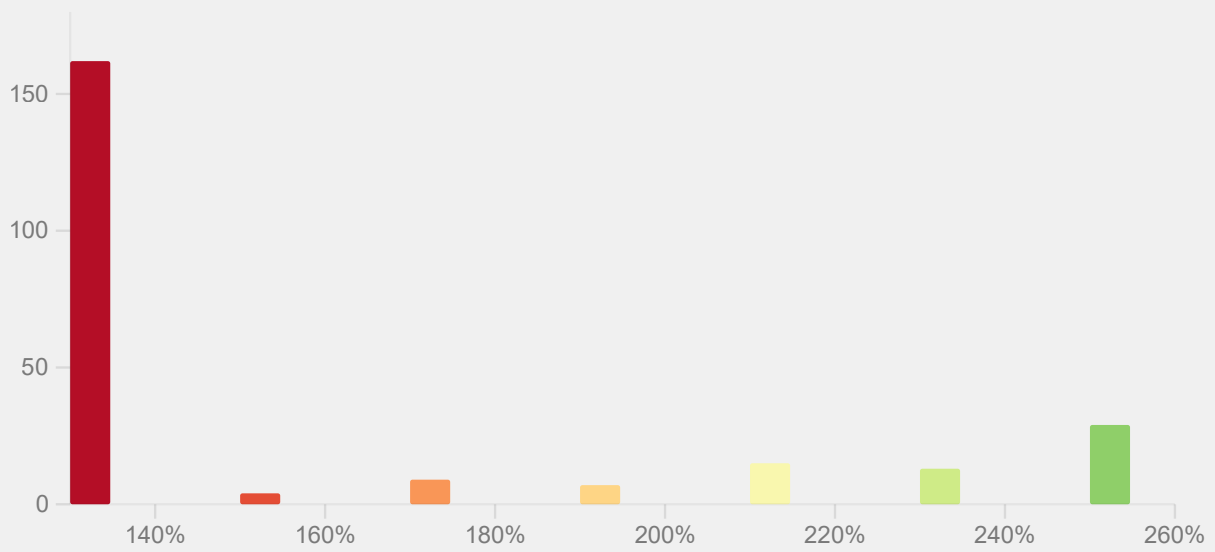

Average over period: 36 reviews/day

Card Counts

Separate suspended/buried cards

Review Intervals

Delays until reviews are shown again.

1 month 50% 95% all

Average interval: 1.1 months

Card Ease

The lower the ease, the more frequently a card will appear.

Average ease: 159%

Hourly Breakdown

Review success rate for each hour of the day.

1 month 3 months 1 year

Answer Buttons

The number of times you have pressed each button.