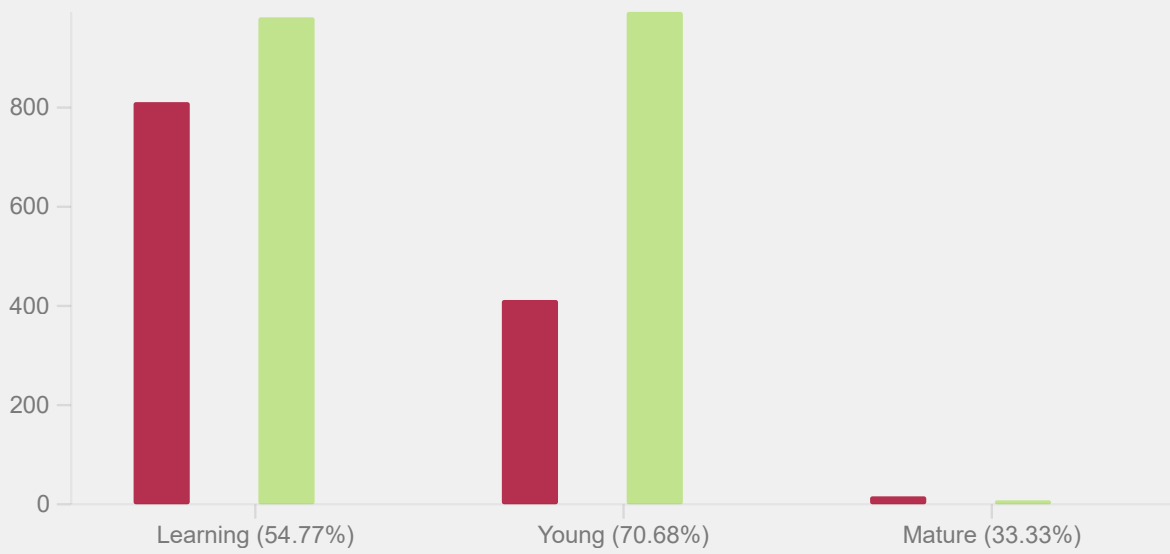

Answer Buttons

The number of times you have pressed each button.

☐ 1 month ☒ 3 months ☐ 1 year