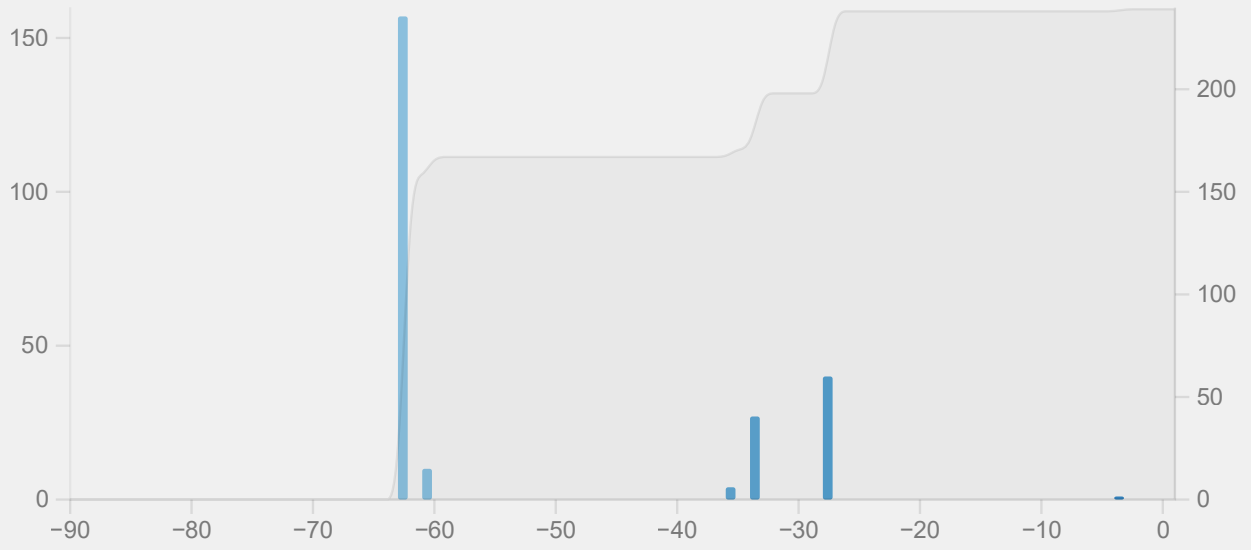

Added

The number of new cards you have added.

☐ 1 month ☒ 3 months ☐ 1 year ☐ all

Total: 239 cards
Average: 3 cards/day