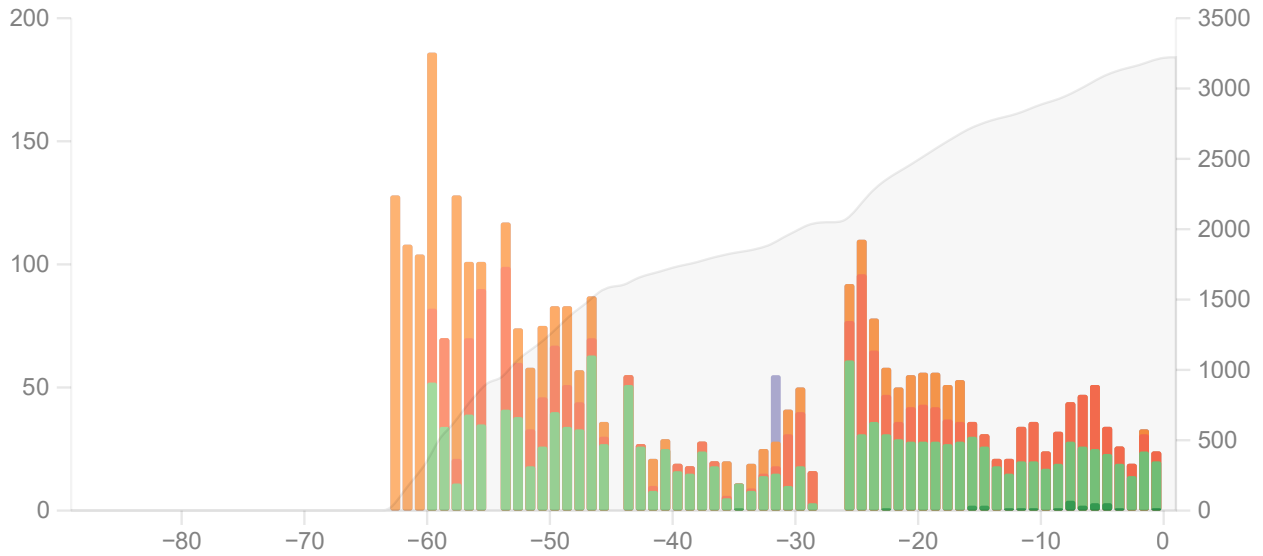

Today

No cards have been studied today.

Future Due

The number of reviews due in the future.

1 month
 3 months
 1 year
 all

Total: 236 reviews

Average: 3 reviews/day

Due tomorrow: 16 reviews

Calendar

2022

Reviews

The number of questions you have answered.

Time 1 month 3 months 1 year

Days studied: 59 of 90 (66%)

Total: 3,222 reviews

Average for days studied: 55 reviews/day

Average over period: 36 reviews/day

Card Counts

Separate suspended/buried cards

Review Intervals

Delays until reviews are shown again.

1 month 50% 95% all

Average interval: 1.1 months

Card Ease

The lower the ease, the more frequently a card will appear.

Average ease: 159%

Hourly Breakdown

Review success rate for each hour of the day.

1 month 3 months 1 year

Answer Buttons

The number of times you have pressed each button.