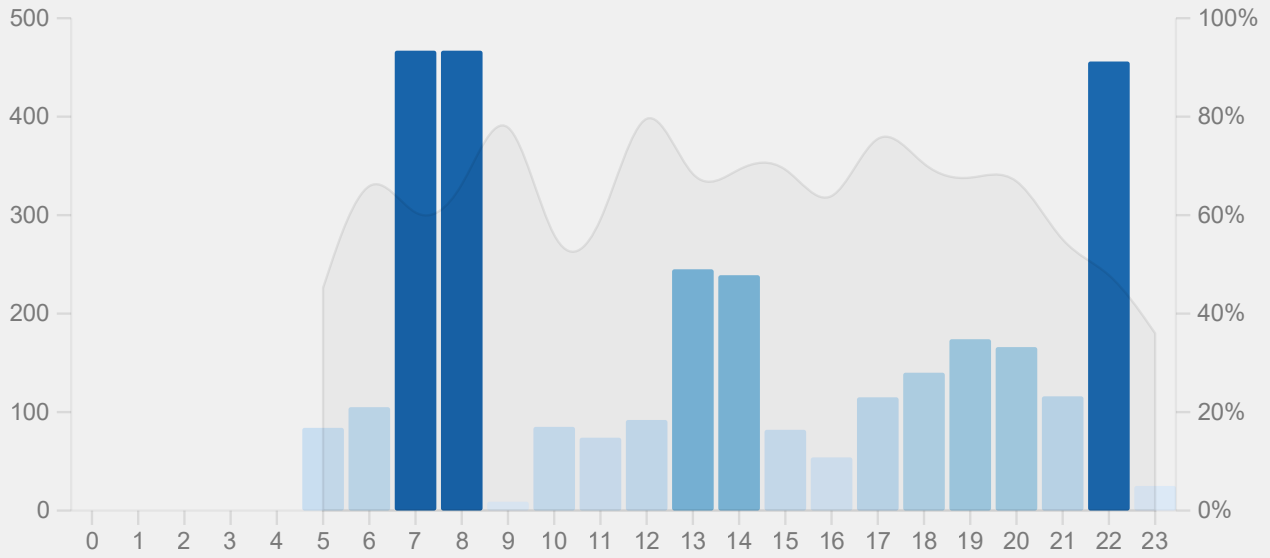

Average over period: 36 reviews/day

Card Counts

Separate suspended/buried cards

Review Intervals

Delays until reviews are shown again.

1 month 50% 95% all

Average interval: 1.1 months

Card Ease

The lower the ease, the more frequently a card will appear.

Average ease: 159%

Hourly Breakdown

Review success rate for each hour of the day.

1 month 3 months 1 year

Answer Buttons

The number of times you have pressed each button.

1 month 3 months 1 year

Added

The number of new cards you have added.

1 month 3 months 1 year all

Total: 239 cards
Average: 3 cards/day