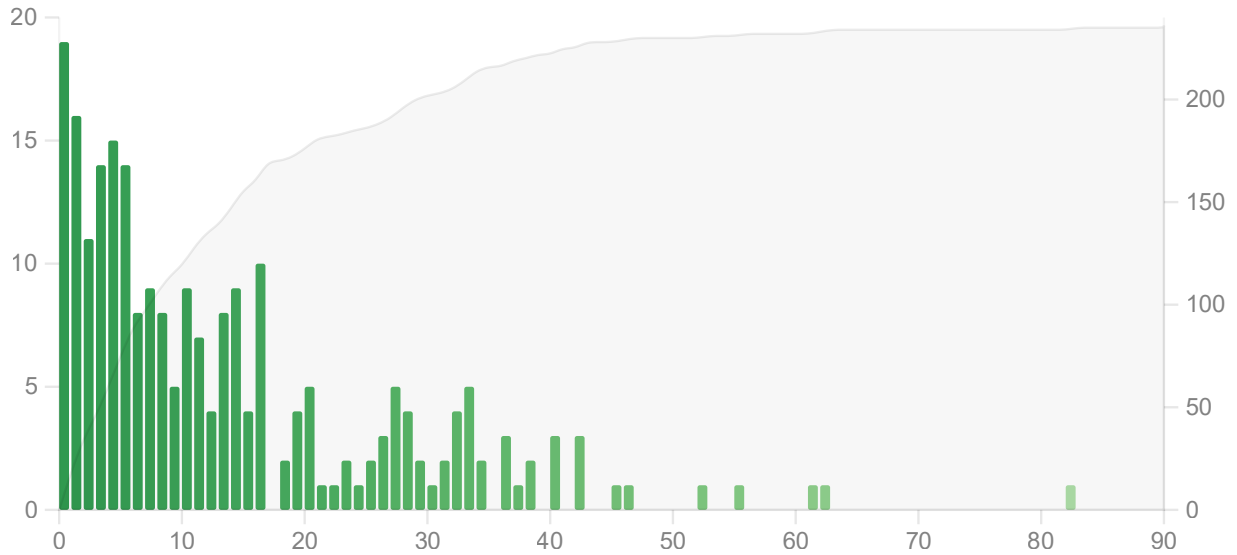

Today

No cards have been studied today.

Future Due

The number of reviews due in the future.

1 month
 3 months
 1 year
 all

Total: 236 reviews

Average: 3 reviews/day

Due tomorrow: 16 reviews

Calendar

2022

Reviews

The number of questions you have answered.

Time 1 month 3 months 1 year

Days studied: 59 of 90 (66%)

Total: 3,222 reviews

Average for days studied: 55 reviews/day

Average over period: 36 reviews/day

Card Counts

Separate suspended/buried cards

Review Intervals

Delays until reviews are shown again.

1 month 50% 95% all

Average interval: 1.1 months

Card Ease