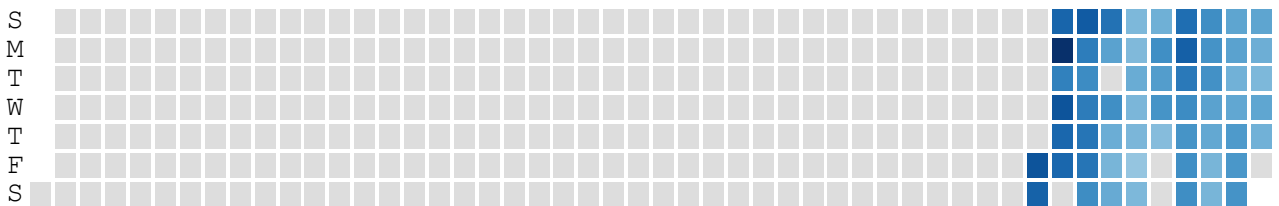

Calendar

2022