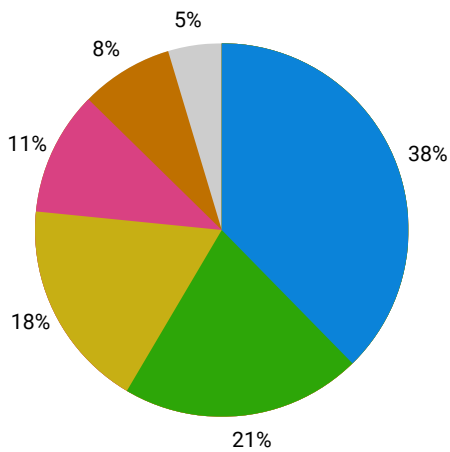

Summary Report

05/01/2023 – 10/31/2023

TOTAL HOURS

188:56:18

PROJECT

- TH THAI interact
- TH THAI prep
- TH THAI flow

DURATION

- 116:02:44
- 57:41:38
- 15:11:56

TIME ENTRY

- Interactive immersion
- Intensive immersion
- Preparation
- Active study
- Freeflow
- Other time entries

DURATION

- 71:07:11
- 39:22:38
- 34:08:48
- 20:20:50
- 15:11:56
- 8:44:55

PROJECT - TIME ENTRY	DURATION	PERCENTAGE
● TH THAI flow	15:11:56	8.04%
Freeflow	15:11:56	8.04%
● TH THAI interact	116:02:44	61.42%
Intensive immersion	39:22:38	20.84%
Interactive immersion	71:07:11	37.64%
Without description	5:32:55	2.94%
● TH THAI prep	57:41:38	30.54%
Active study	20:20:50	10.77%
Interactive Immersion	0:22:53	0.2%
Preparation	34:08:48	18.07%
Without description	2:49:07	1.49%