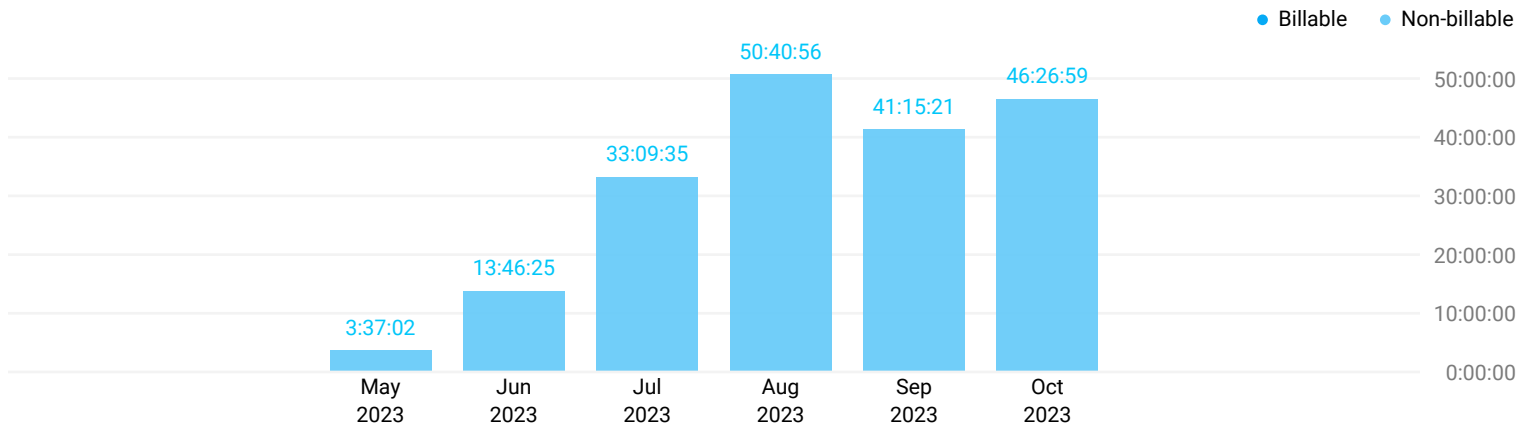

Summary Report

05/01/2023 – 10/31/2023

TOTAL HOURS

188:56:18

PROJECT

- TH THAI interact
- TH THAI prep
- TH THAI flow

DURATION

- 116:02:44
- 57:41:38
- 15:11:56

TIME ENTRY

- Interactive immersion
- Intensive immersion
- Preparation
- Active study
- Freeflow
- Other time entries

DURATION

- 71:07:11
- 39:22:38
- 34:08:48
- 20:20:50
- 15:11:56
- 8:44:55

PROJECT - TIME ENTRY	DURATION	PERCENTAGE
● TH THAI flow	15:11:56	8.04%
Freeflow	15:11:56	8.04%
● TH THAI interact	116:02:44	61.42%
Intensive immersion	39:22:38	20.84%
Interactive immersion	71:07:11	37.64%
Without description	5:32:55	2.94%
● TH THAI prep	57:41:38	30.54%
Active study	20:20:50	10.77%
Interactive Immersion	0:22:53	0.2%
Preparation	34:08:48	18.07%
Without description	2:49:07	1.49%