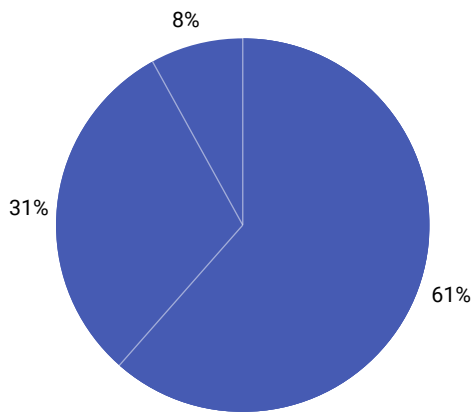

Summary Report

05/01/2023 – 10/31/2023

TOTAL HOURS

188:56:18

PROJECT

- TH THAI interact
- TH THAI prep
- TH THAI flow

DURATION

- 116:02:44
- 57:41:38
- 15:11:56

TIME ENTRY

- Interactive immersion
- Intensive immersion
- Preparation
- Active study
- Freeflow
- Other time entries

DURATION

- 71:07:11
- 39:22:38
- 34:08:48
- 20:20:50
- 15:11:56
- 8:44:55

PROJECT - TIME ENTRY	DURATION	PERCENTAGE
● TH THAI flow	15:11:56	8.04%
Freeflow	15:11:56	8.04%
● TH THAI interact	116:02:44	61.42%
Intensive immersion	39:22:38	20.84%
Interactive immersion	71:07:11	37.64%
Without description	5:32:55	2.94%
● TH THAI prep	57:41:38	30.54%
Active study	20:20:50	10.77%
Interactive Immersion	0:22:53	0.2%
Preparation	34:08:48	18.07%
Without description	2:49:07	1.49%